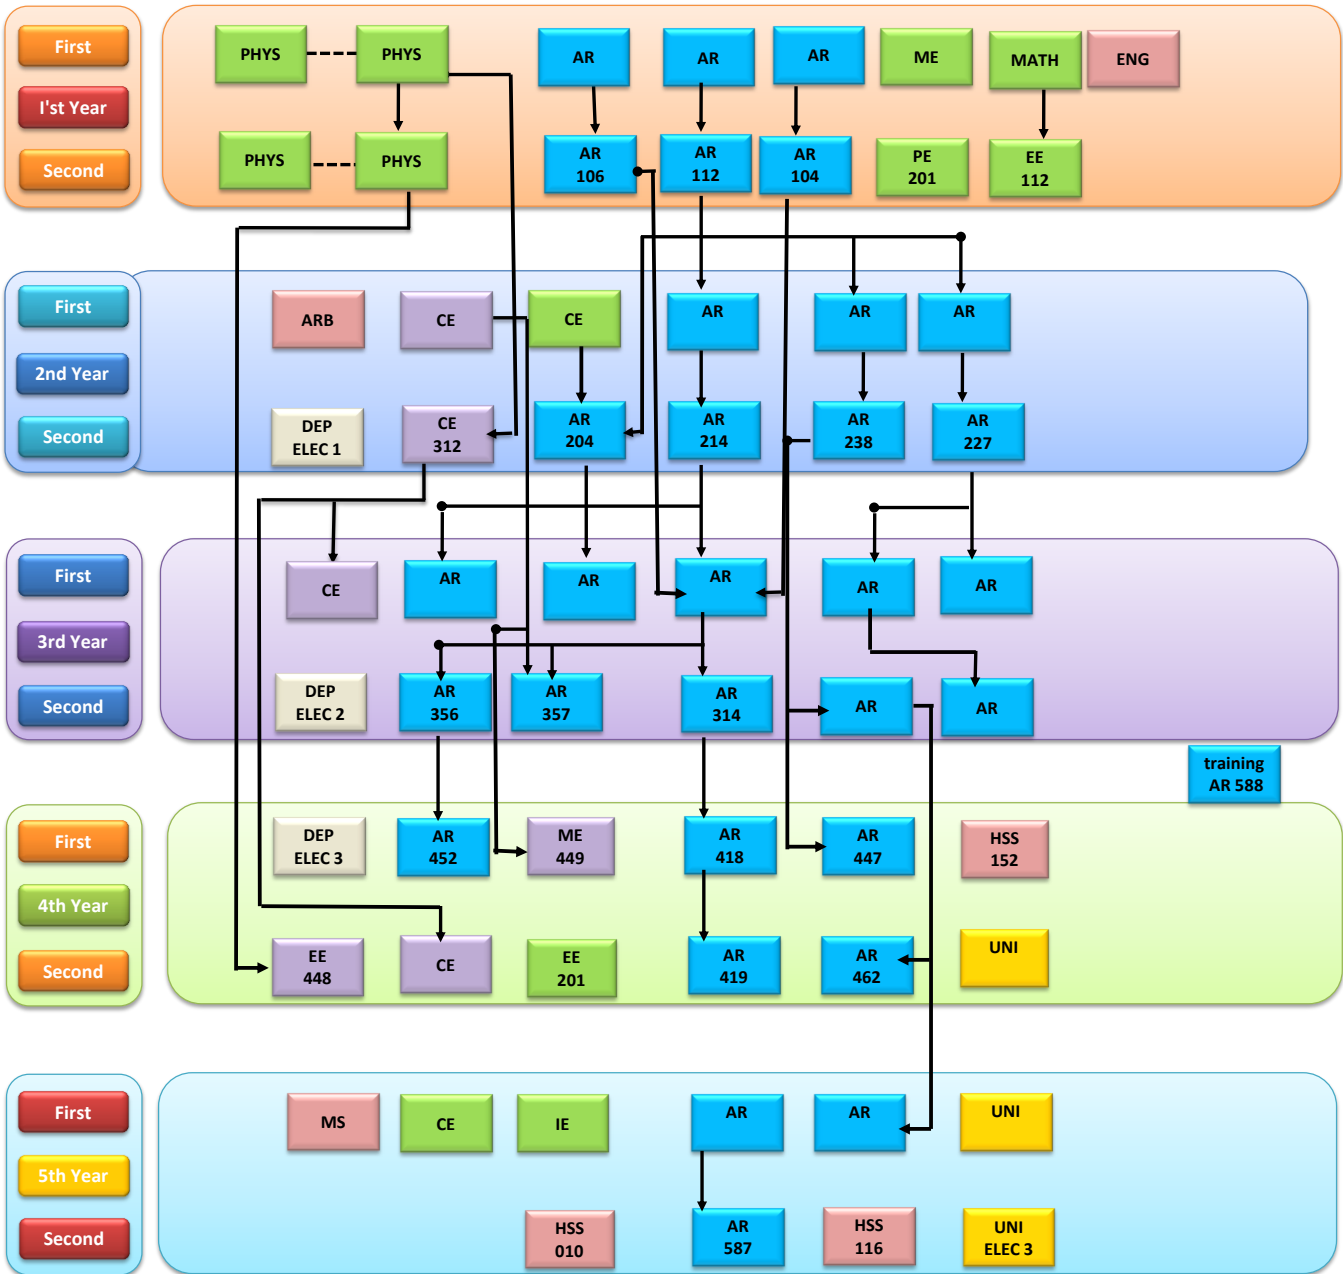

Faculty of Engineering
Architecture Department
 Curriculum Flowchart

- Mandatory University Course
- Elective University Course
- Mandatory Faculty Course
- Mandatory Department Course
- Elective Department Course
- Support Mandatory Course from other departments