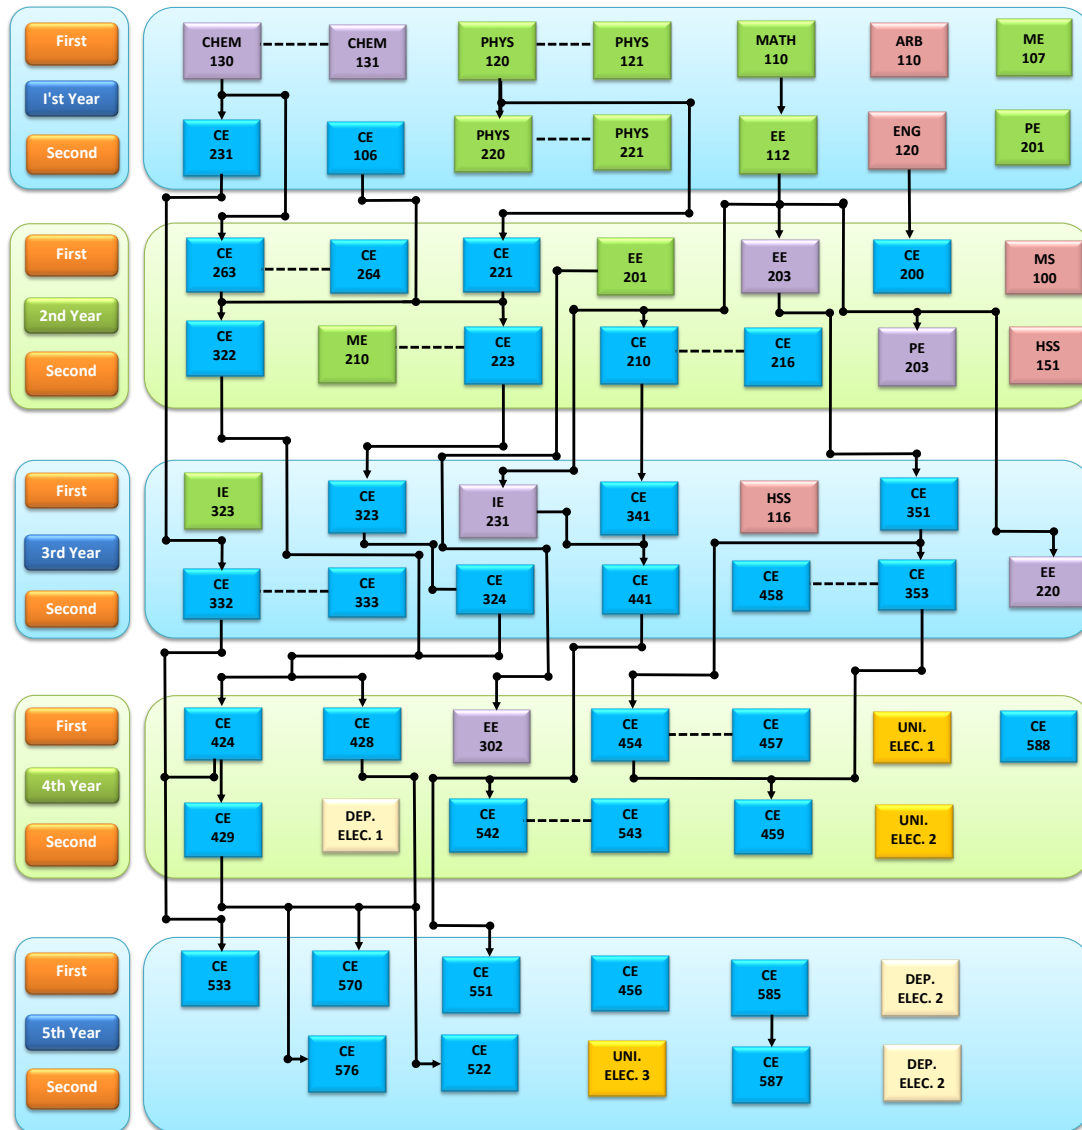

**Faculty of Engineering**  
**Civil Engineering**  
 Curriculum Flowchart 2017-2018

	Mandatory University Course		Can Be Taken Simultaneously
	Elective University Course		Prerequisite
	Mandatory Faculty Course		
	Mandatory Department Course		
	Elective Department Course		
	Support Mandatory Course From Other Departments		