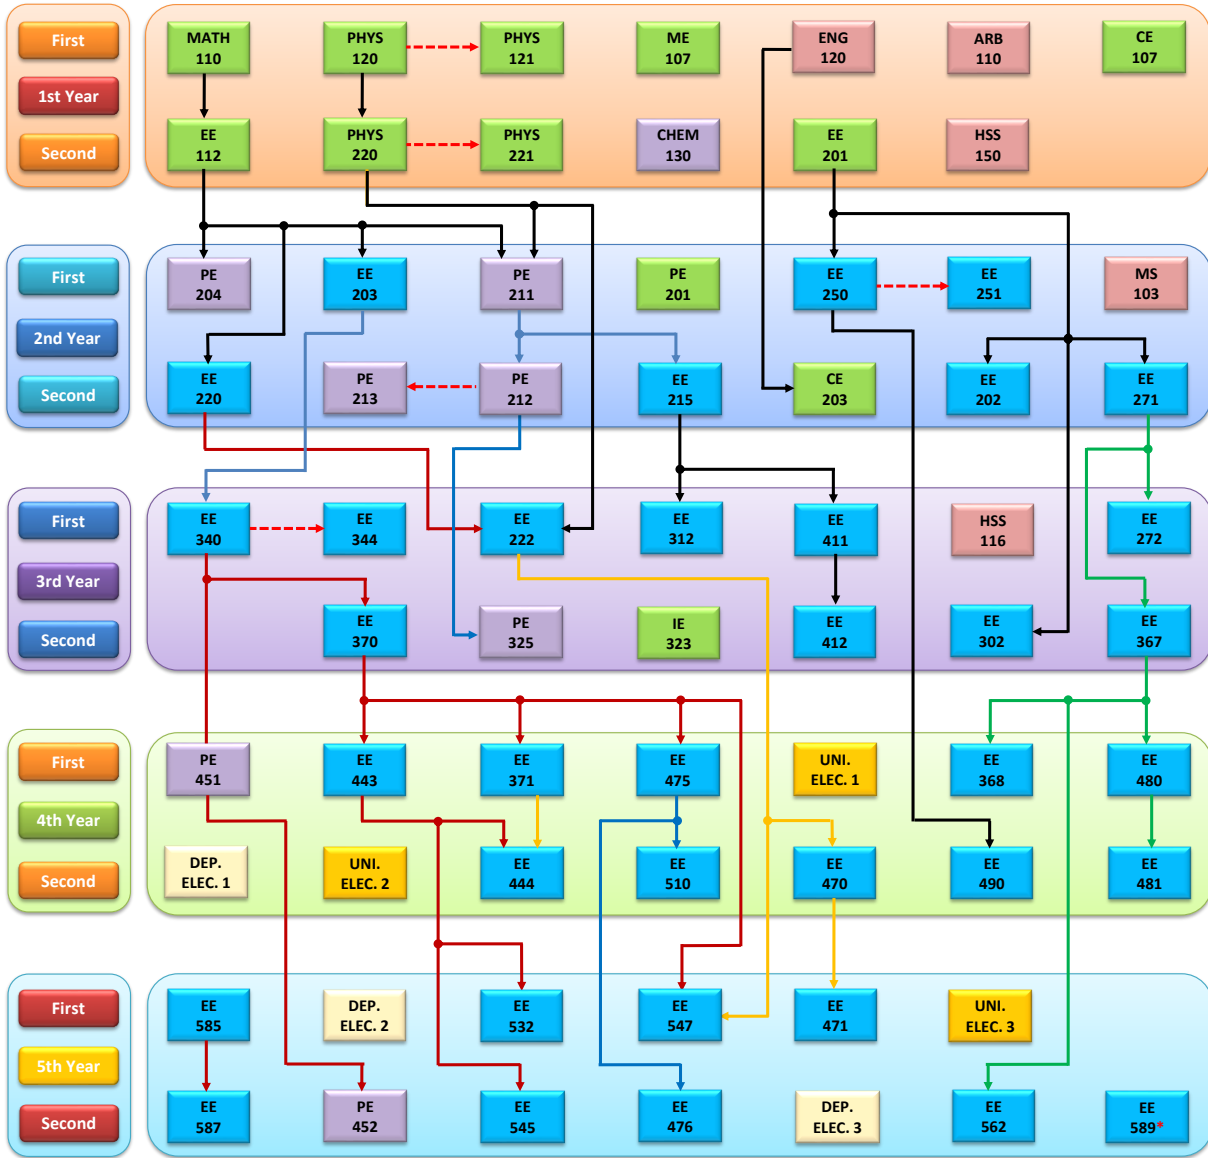

Faculty of Engineering & Technology
Electrical/Communications & Computer Engineering

- Mandatory University Course
 - Elective University Course
 - Mandatory Faculty Course
 - Mandatory Department Course
 - Elective Department Course
 - Support Mandatory Course from other departments
- > Simultaneously
*Field Training: Dept. Approval